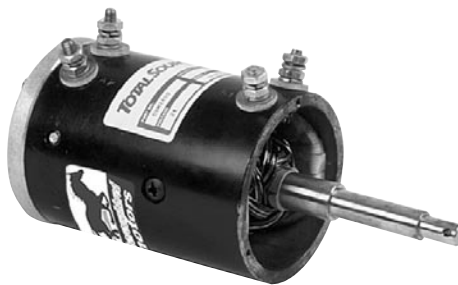

SYM2400

Drive Motor

- 24v
- 4 terminal
- .7HP INT. 3250RPM 34AMPS

Replacement Parts

OEM #	DESCRIPTION	QUANTITY
SYM2410	Brush	2
SYM2420	Spring	2
SYM2430	Bearing C.E.	1

OEM #	DESCRIPTION	QUANTITY
SYM2440	Brush holder	1
SYM2450	Armature	1
SYM2460	Coil set	1

Cross Reference

OEM #
HY3022052
HY3022057
JU14312790
PLMHC-4009
YT642866400
YT722175021
YT722236021