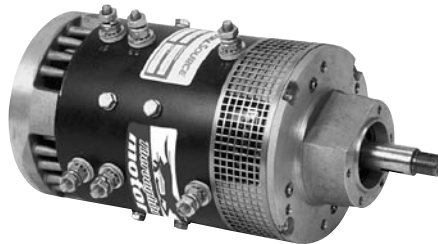

SYM2000

Drive Motor

- 24v
- 6 terminal
- 3HP 1HR 2265RPM 137AMPS
- Reversible

Replacement Parts

OEM #	DESCRIPTION	QUANTITY
SYM2010	Brush	4
SYM2020	Spring	8
SYM2030	Bearing C.E.	1
SYM2040	Brush holder	1

OEM #	DESCRIPTION	QUANTITY
SYM2050	Armature with fan	1
SYM2060	Coil set	1
SYM2070	Seal	1
SYM2080	Bearing D.E.	1

Cross Reference

OEM #	OEM #
PL46-627	RA570-415-100
PLMJE-4001	RA570-415-200
PLMJE-4002	RA570-415-201
PLMJE-4002S	RA570-415-500
RA570-415